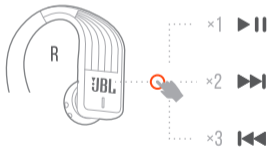

TOUCH CONTROL GUIDE

ENDURANCE

MUSIC CONTROL

PHONE CONTROL

VOLUME CONTROL

AUTOMATIC CHARGING

ENDURANCE PEAK ONLY

DO NOT CHARGE WHEN HEADPHONES ARE WET

AUTO POWER

ENDURANCE JUMP, DIVE & PEAK ONLY

HEADPHONES AUTOMATICALLY ENTER PAIRING MODE

TOUCH CONTROL

ALL CONTROLS ON RIGHT SIDE

ENDURANCE

GET >
CONTROL