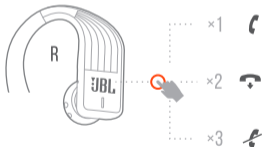

TOUCH CONTROL GUIDE

ENDURANCE

MUSIC CONTROL

PHONE CONTROL

VOLUME CONTROL

AUTOMATIC CHARGING

ENDURANCE PEAK ONLY

DO NOT CHARGE WHEN HEADPHONES ARE WET

AUTO POWER

ENDURANCE JUMP, DIVE & PEAK ONLY

HEADPHONES AUTOMATICALLY ENTER PAIRING MODE

TOUCH CONTROL

ALL CONTROLS ON RIGHT SIDE

ENDURANCE

GET >
CONTROL