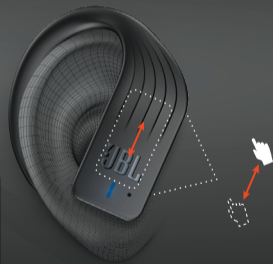

TOUCH CONTROL GUIDE

ENDURANCE

MUSIC CONTROL

PHONE CONTROL

VOLUME CONTROL

AUTOMATIC CHARGING

ENDURANCE PEAK ONLY

DO NOT CHARGE WHEN HEADPHONES ARE WET

AUTO POWER

ENDURANCE JUMP, DIVE & PEAK ONLY

HEADPHONES AUTOMATICALLY ENTER PAIRING MODE

TOUCH CONTROL

ALL CONTROLS ON RIGHT SIDE

ENDURANCE

GET >
CONTROL